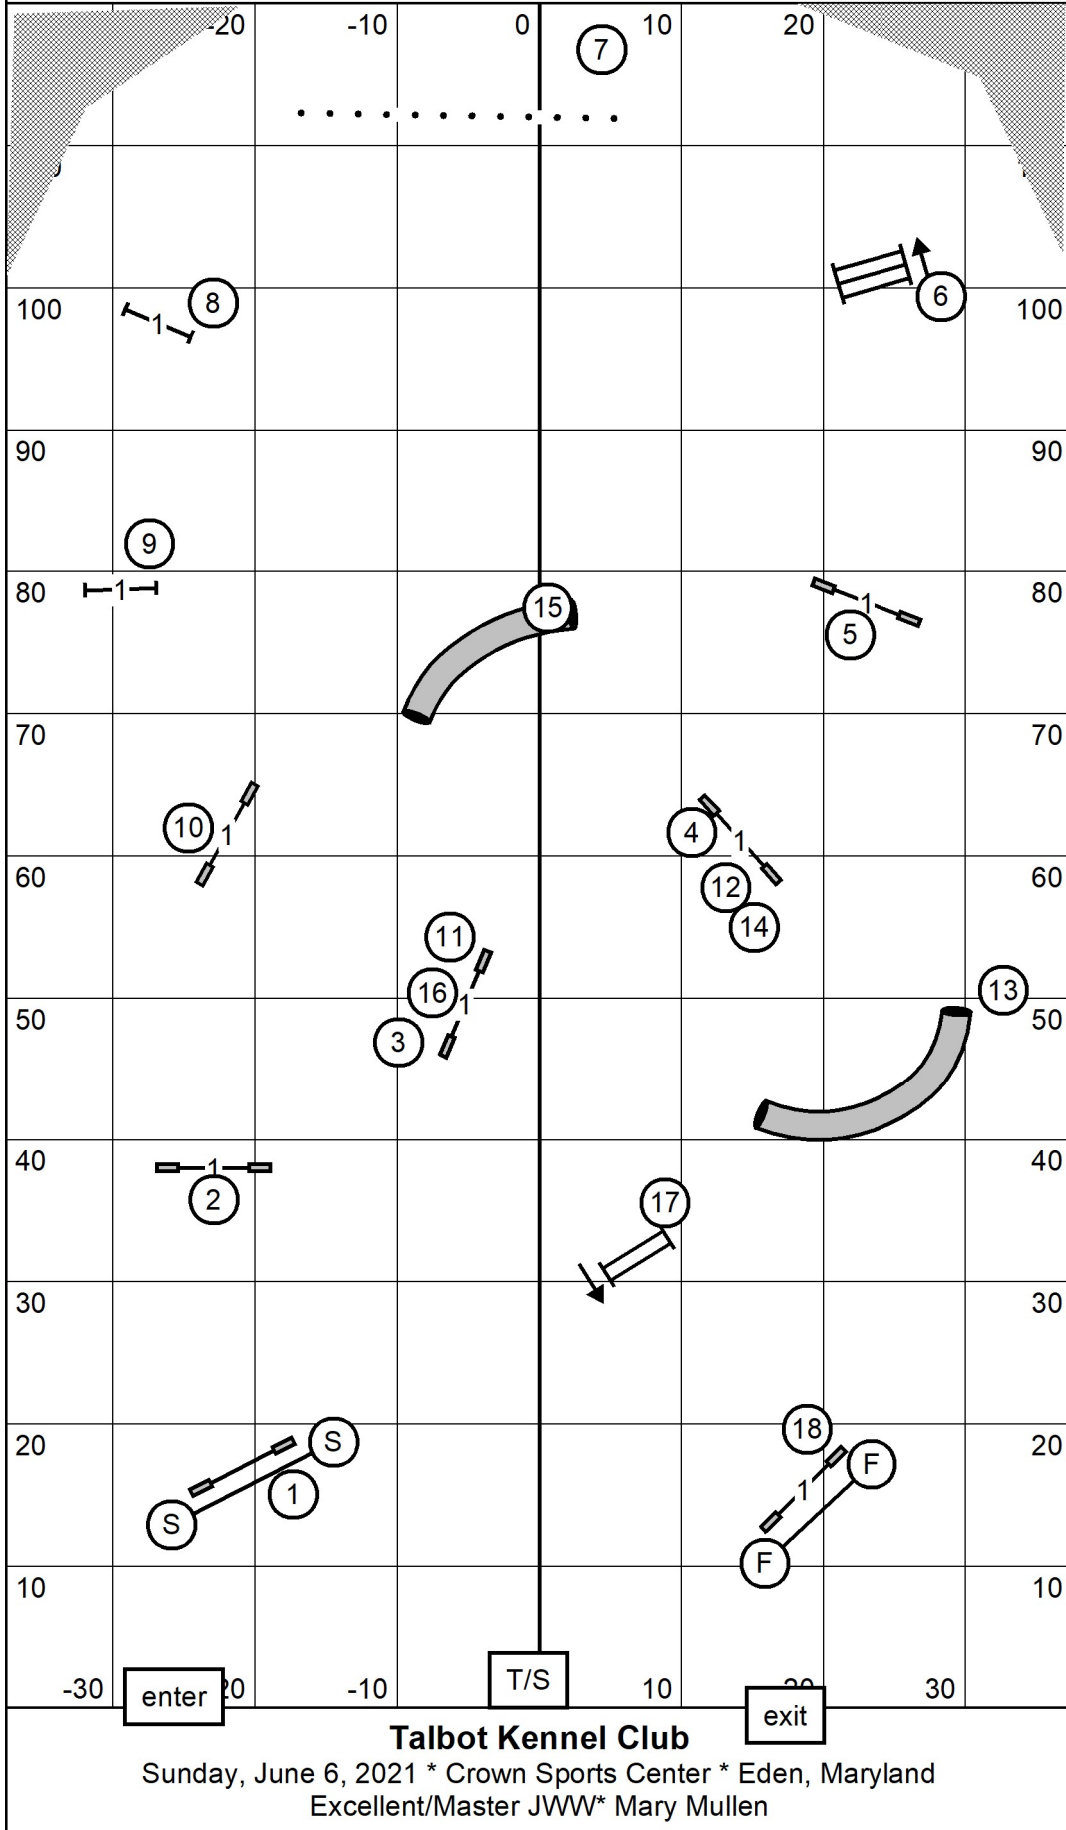

PREMIER JWW

Talbot Kennel Club

Sunday, June 6, 2021 * Crown Sports Center * Eden, Maryland
Premier JWW* Mary Mullen

TIME 2 BEAT

Talbot Kennel Club

Sunday, June 6, 2021 * Crown Sports Center * Eden, Maryland
 Time 2 Beat * Mary Mullen

EXCELLENT/MASTER JWW

Talbot Kennel Club

Sunday, June 6, 2021 * Crown Sports Center * Eden, Maryland
 Excellent/Master JWW* Mary Mullen

EXCELLENT/MASTER STANDARD

Talbot Kennel Club

Sunday, June 6, 2021 * Crown Sports Center * Eden, Maryland
 Excellent/Master Standard * Mary Mullen