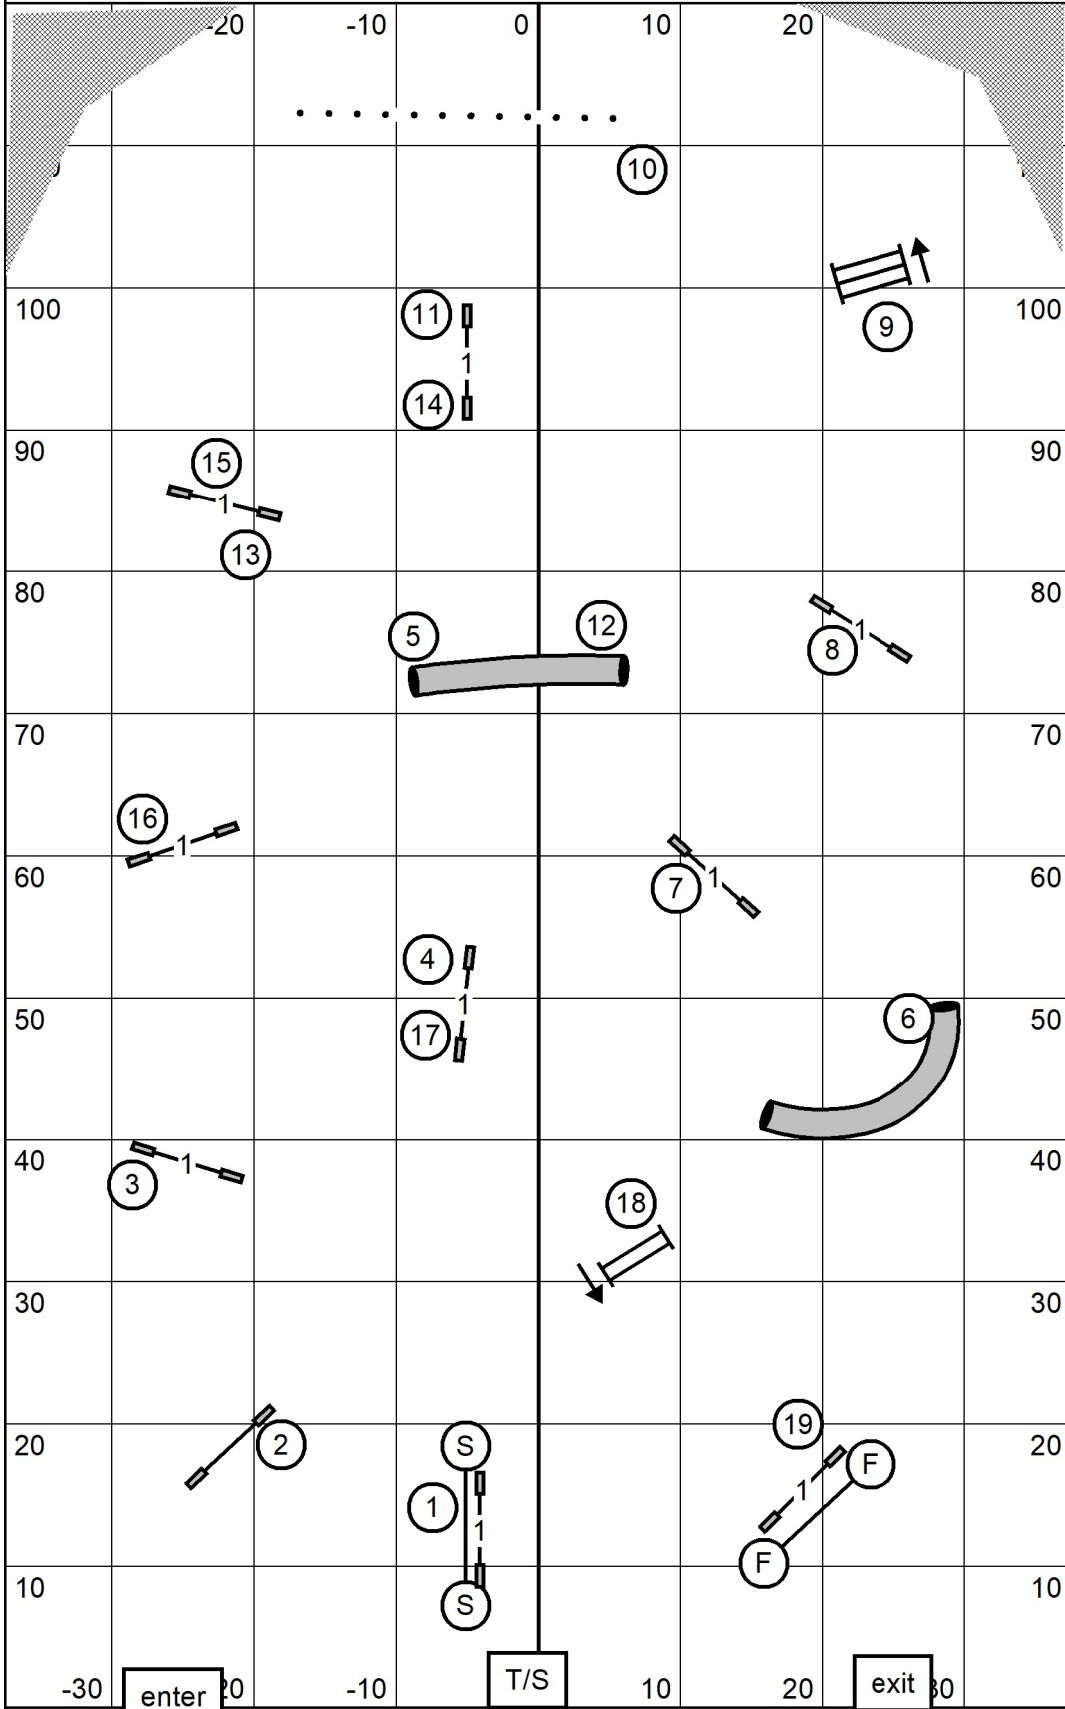

PREMIER JWW

Talbot Kennel Club

Sunday, June 6, 2021 * Crown Sports Center * Eden, Maryland
Premier JWW* Mary Mullen

TIME 2 BEAT

Talbot Kennel Club

Sunday, June 6, 2021 * Crown Sports Center * Eden, Maryland
 Time 2 Beat * Mary Mullen