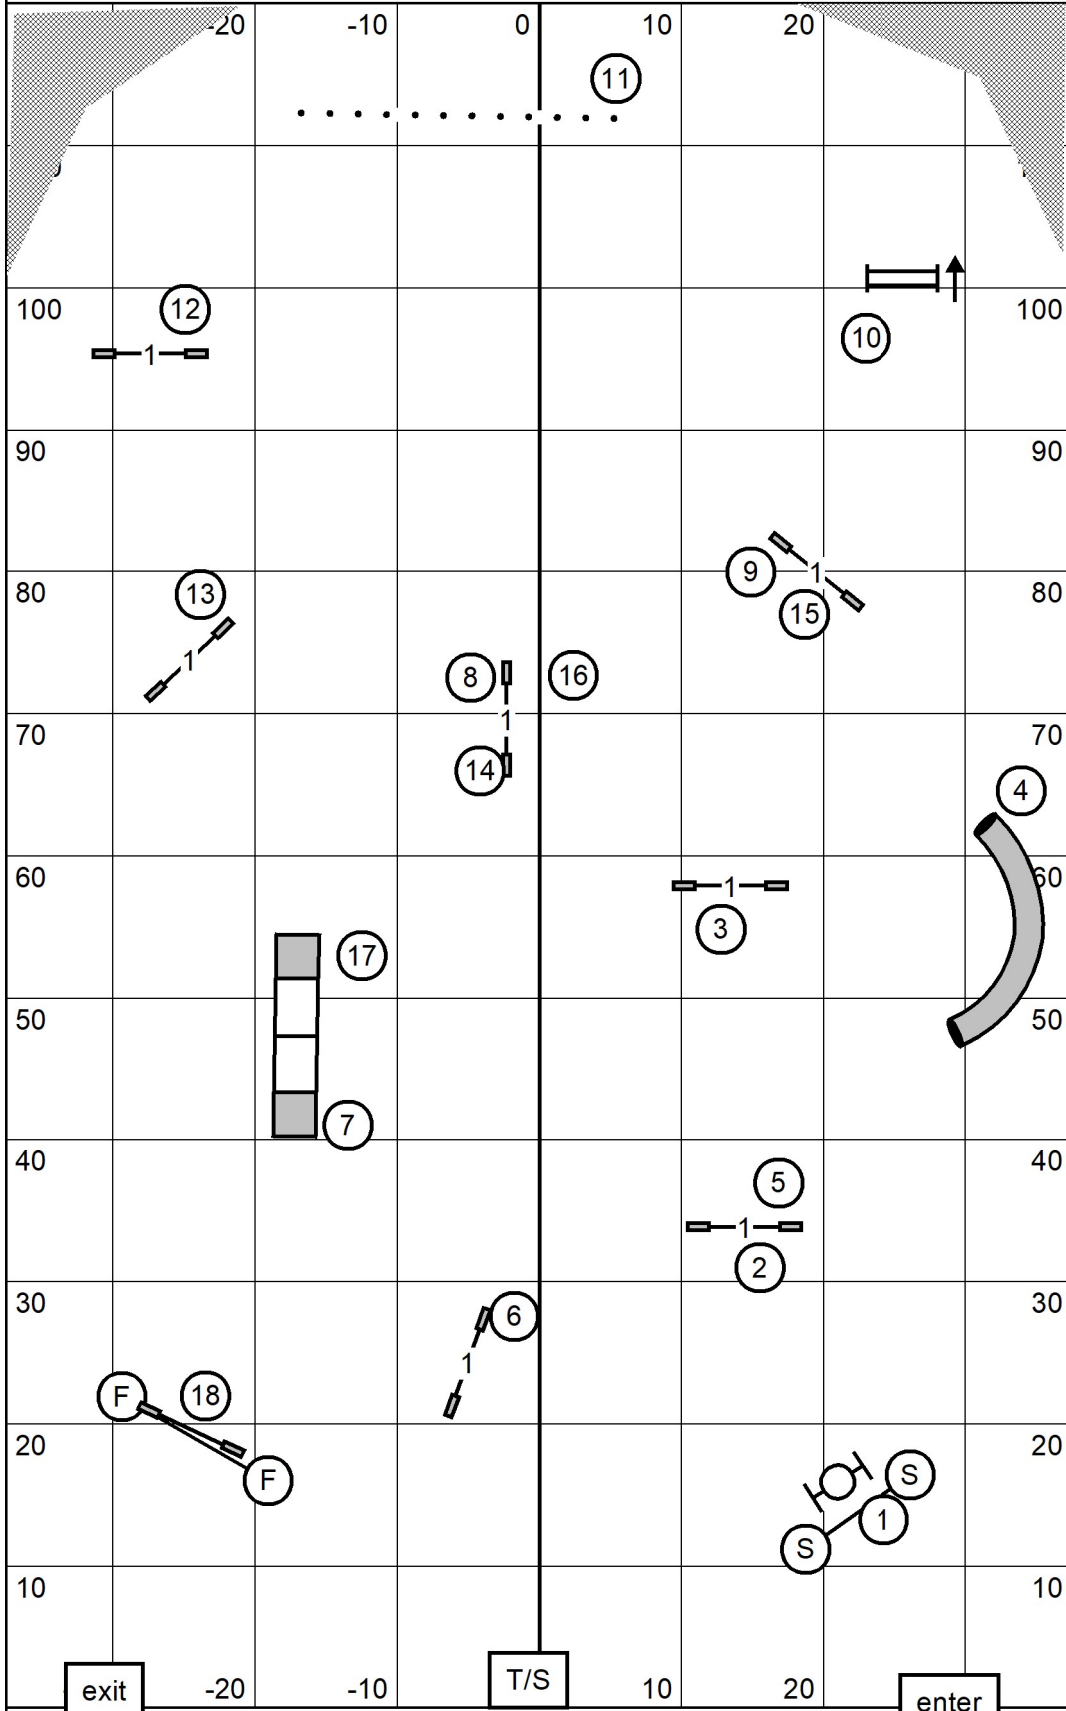

PREMIER JWW

Talbot Kennel Club

Sunday, June 6, 2021 * Crown Sports Center * Eden, Maryland
Premier JWW* Mary Mullen

TIME 2 BEAT

Talbot Kennel Club

Sunday, June 6, 2021 * Crown Sports Center * Eden, Maryland
 Time 2 Beat * Mary Mullen