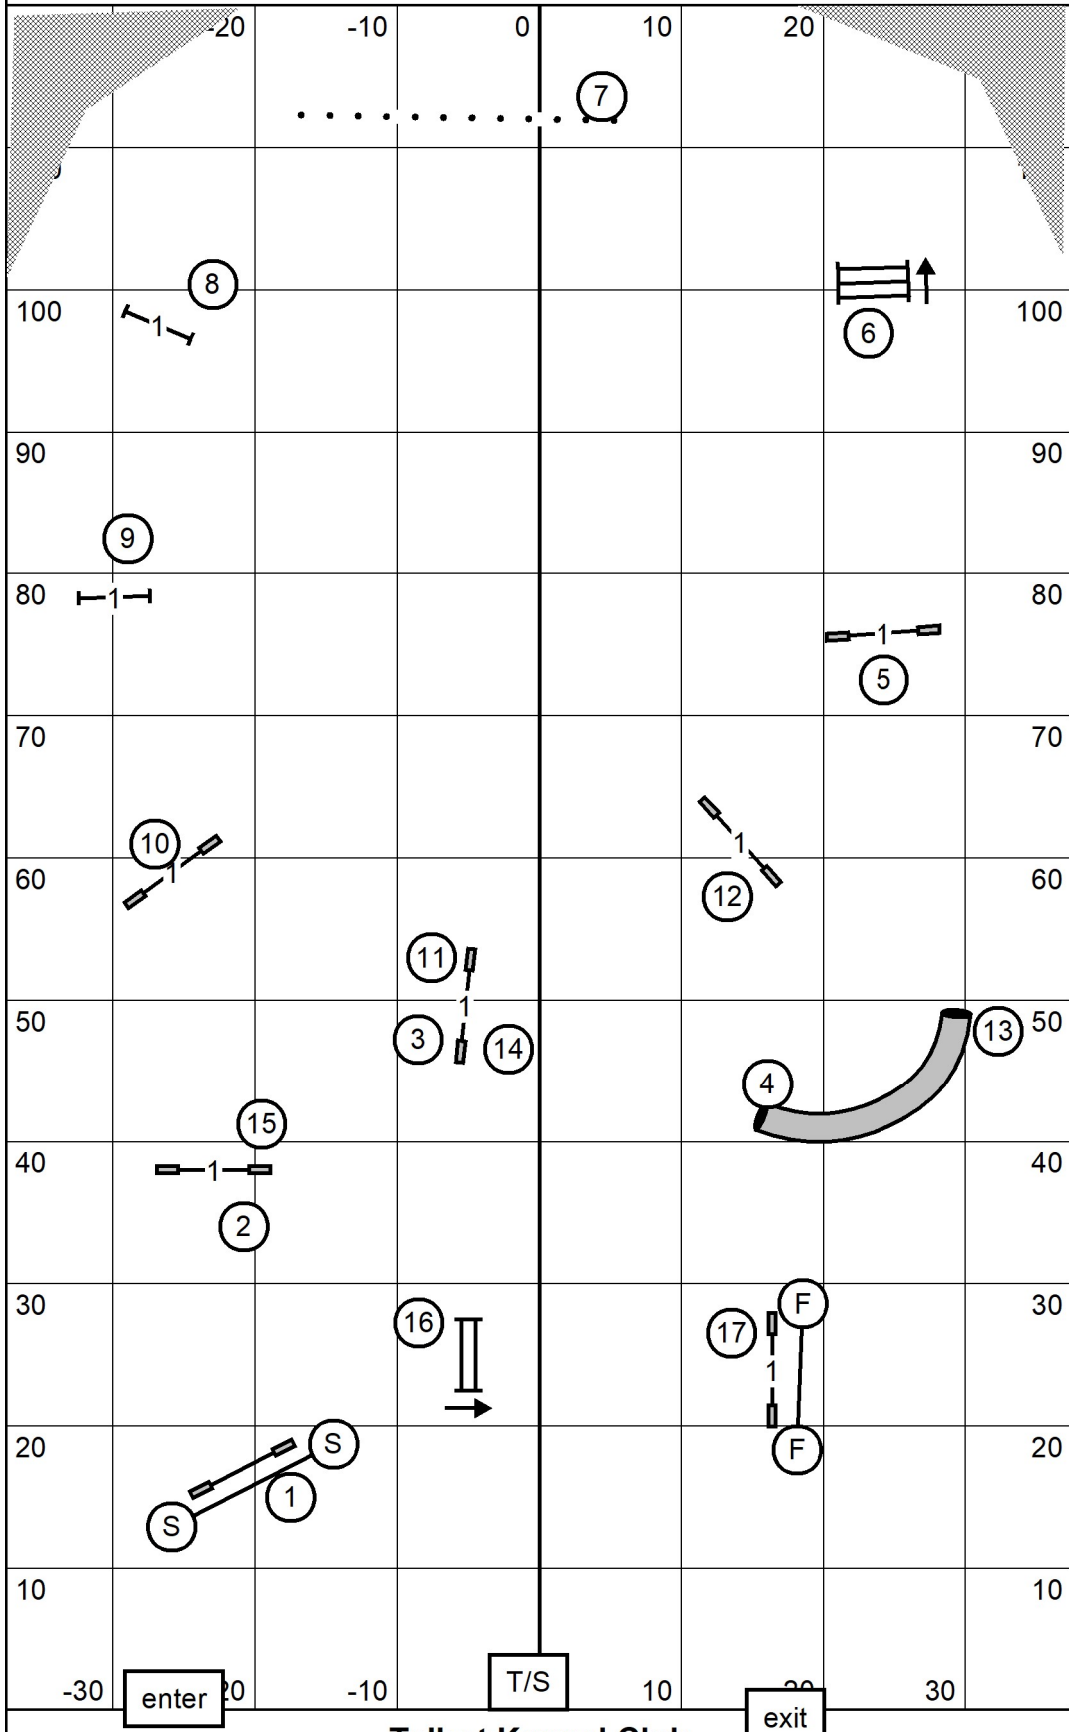

OPEN JWW

Talbot Kennel Club

Sunday, June 6, 2021 * Crown Sports Center * Eden, Maryland
Open JWW* Mary Mullen