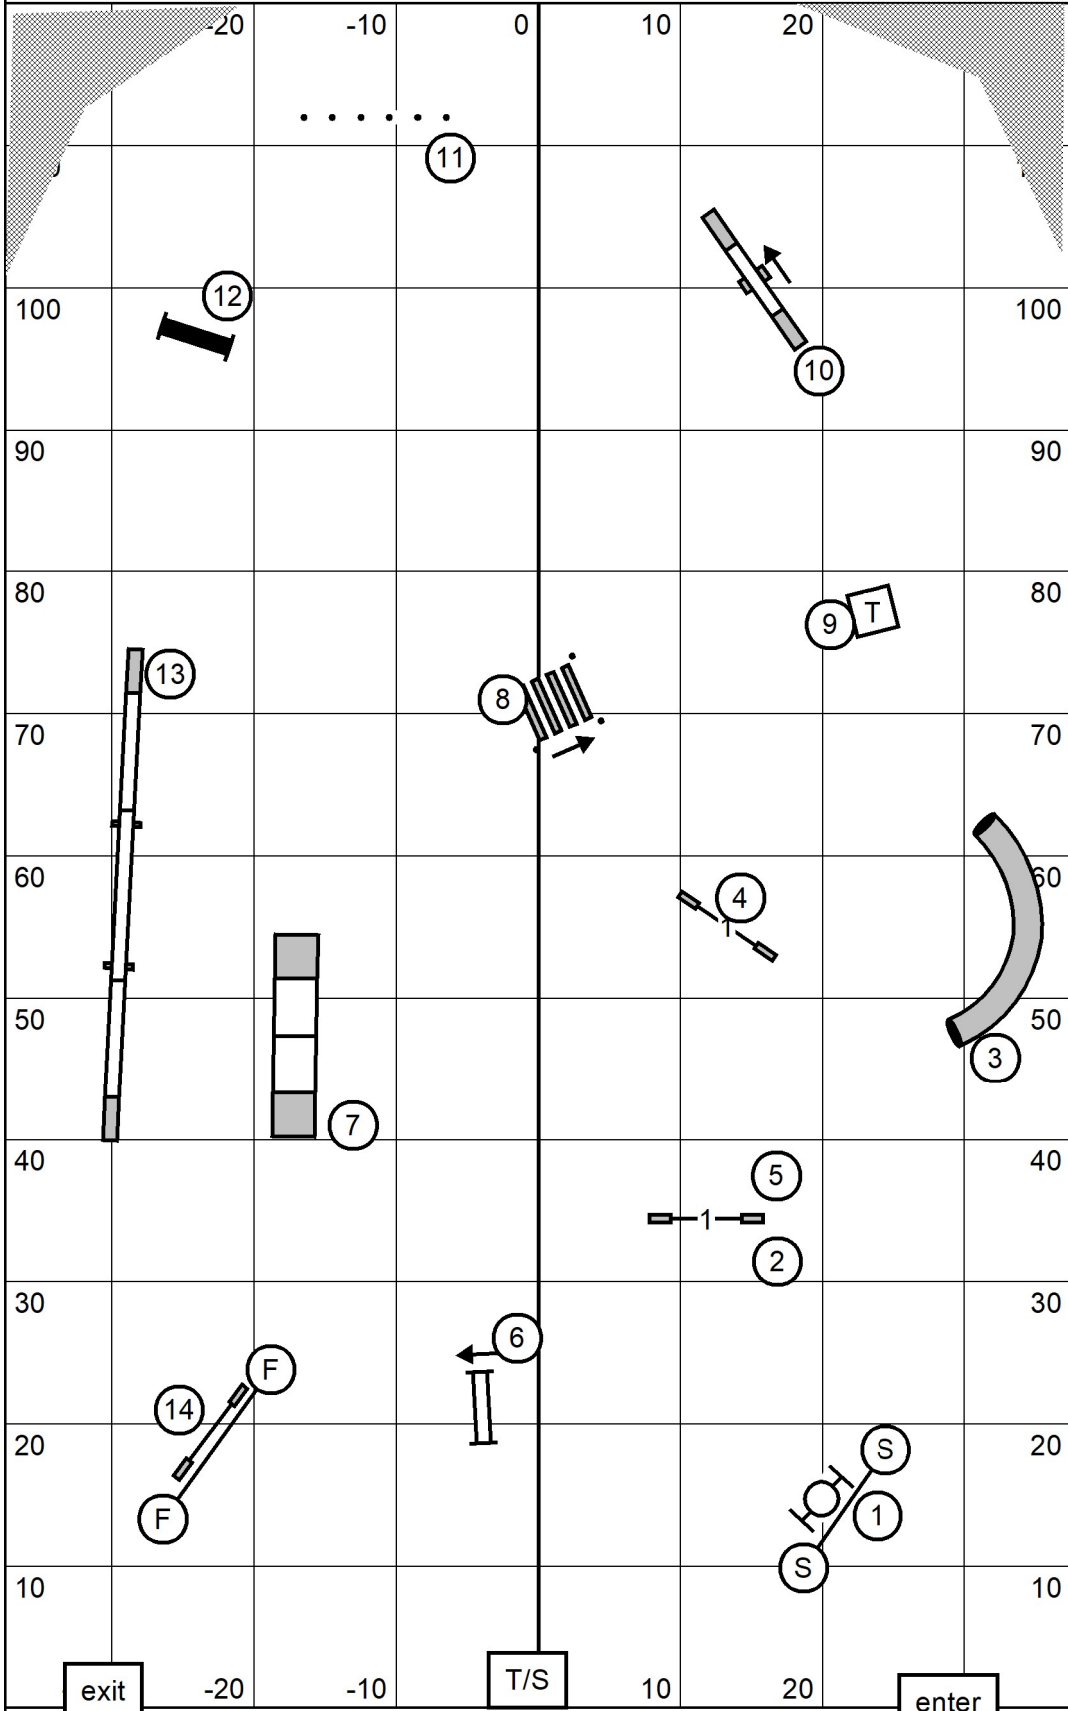

NOVICE JWW

Talbot Kennel Club

Sunday, June 6, 2021 * Crown Sports Center * Eden, Maryland
 Open JWW* Mary Mullen

NOVICE STANDARD

Talbot Kennel Club

Sunday, June 6, 2021 * Crown Sports Center * Eden, Maryland
 Novice Standard * Mary Mullen