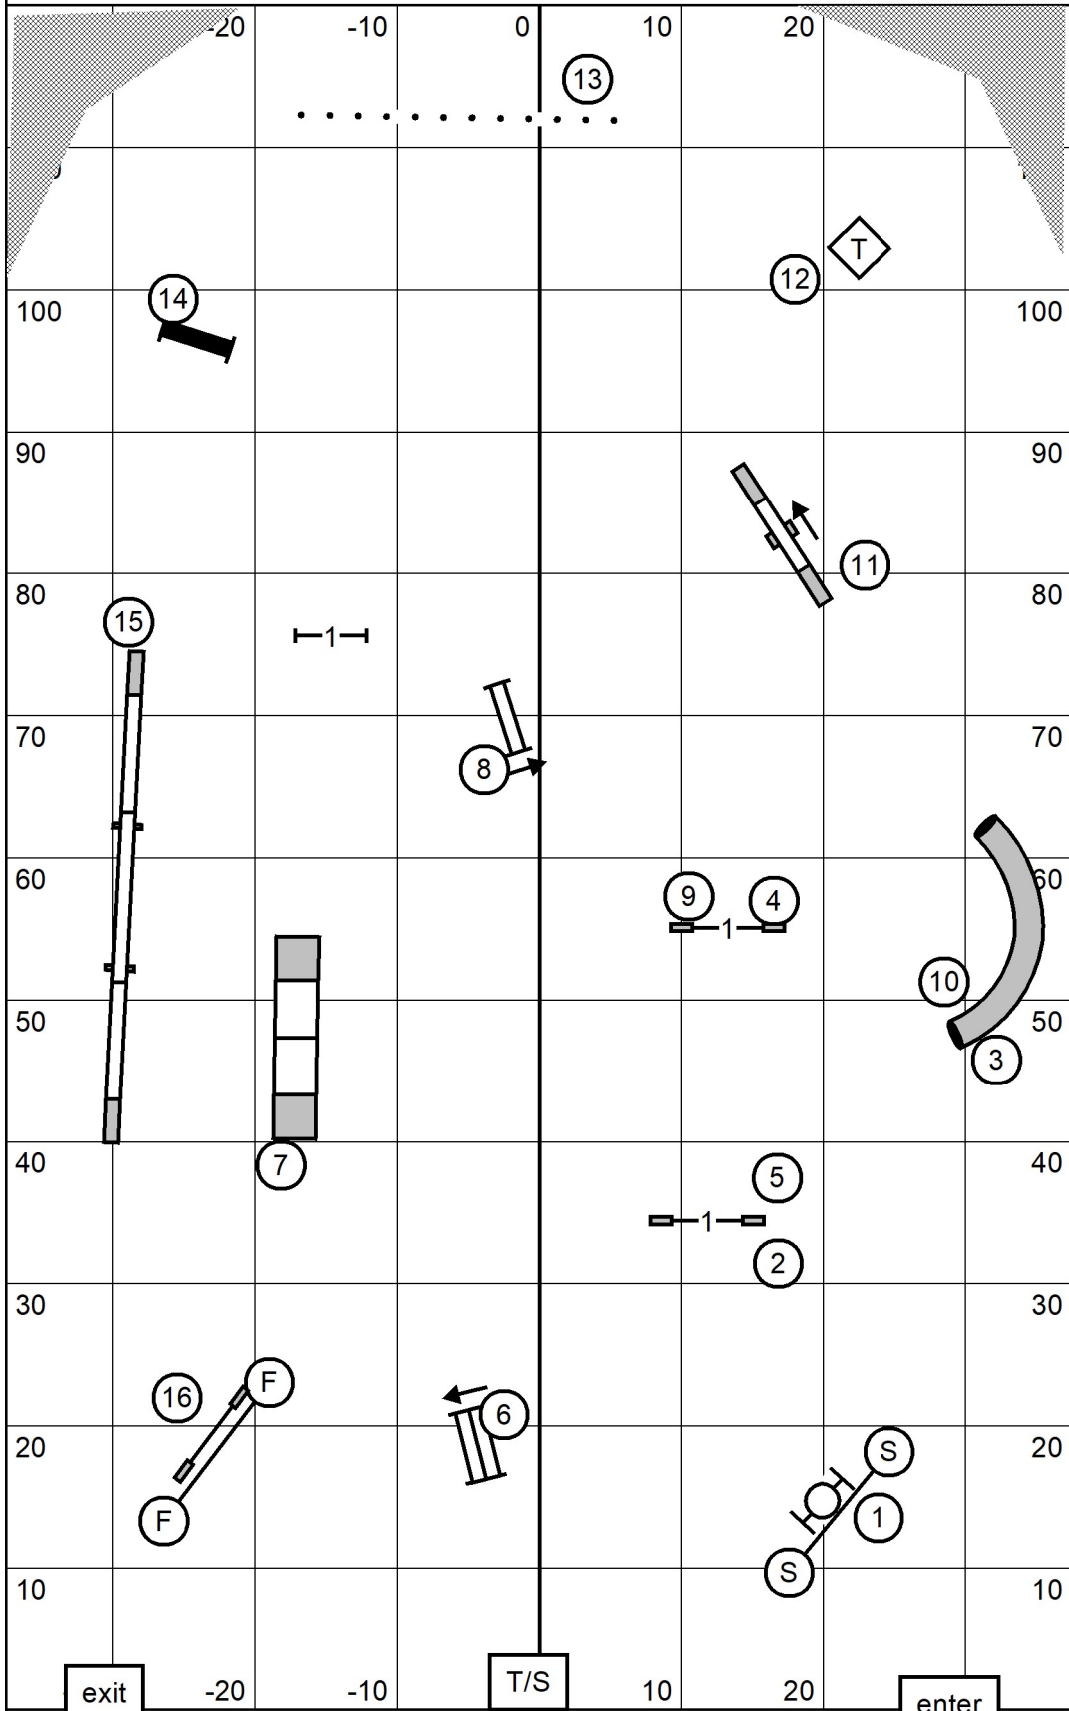

OPEN STANDARD

Talbot Kennel Club

Sunday, June 6, 2021 * Crown Sports Center * Eden, Maryland
Open Standard * Mary Mullen