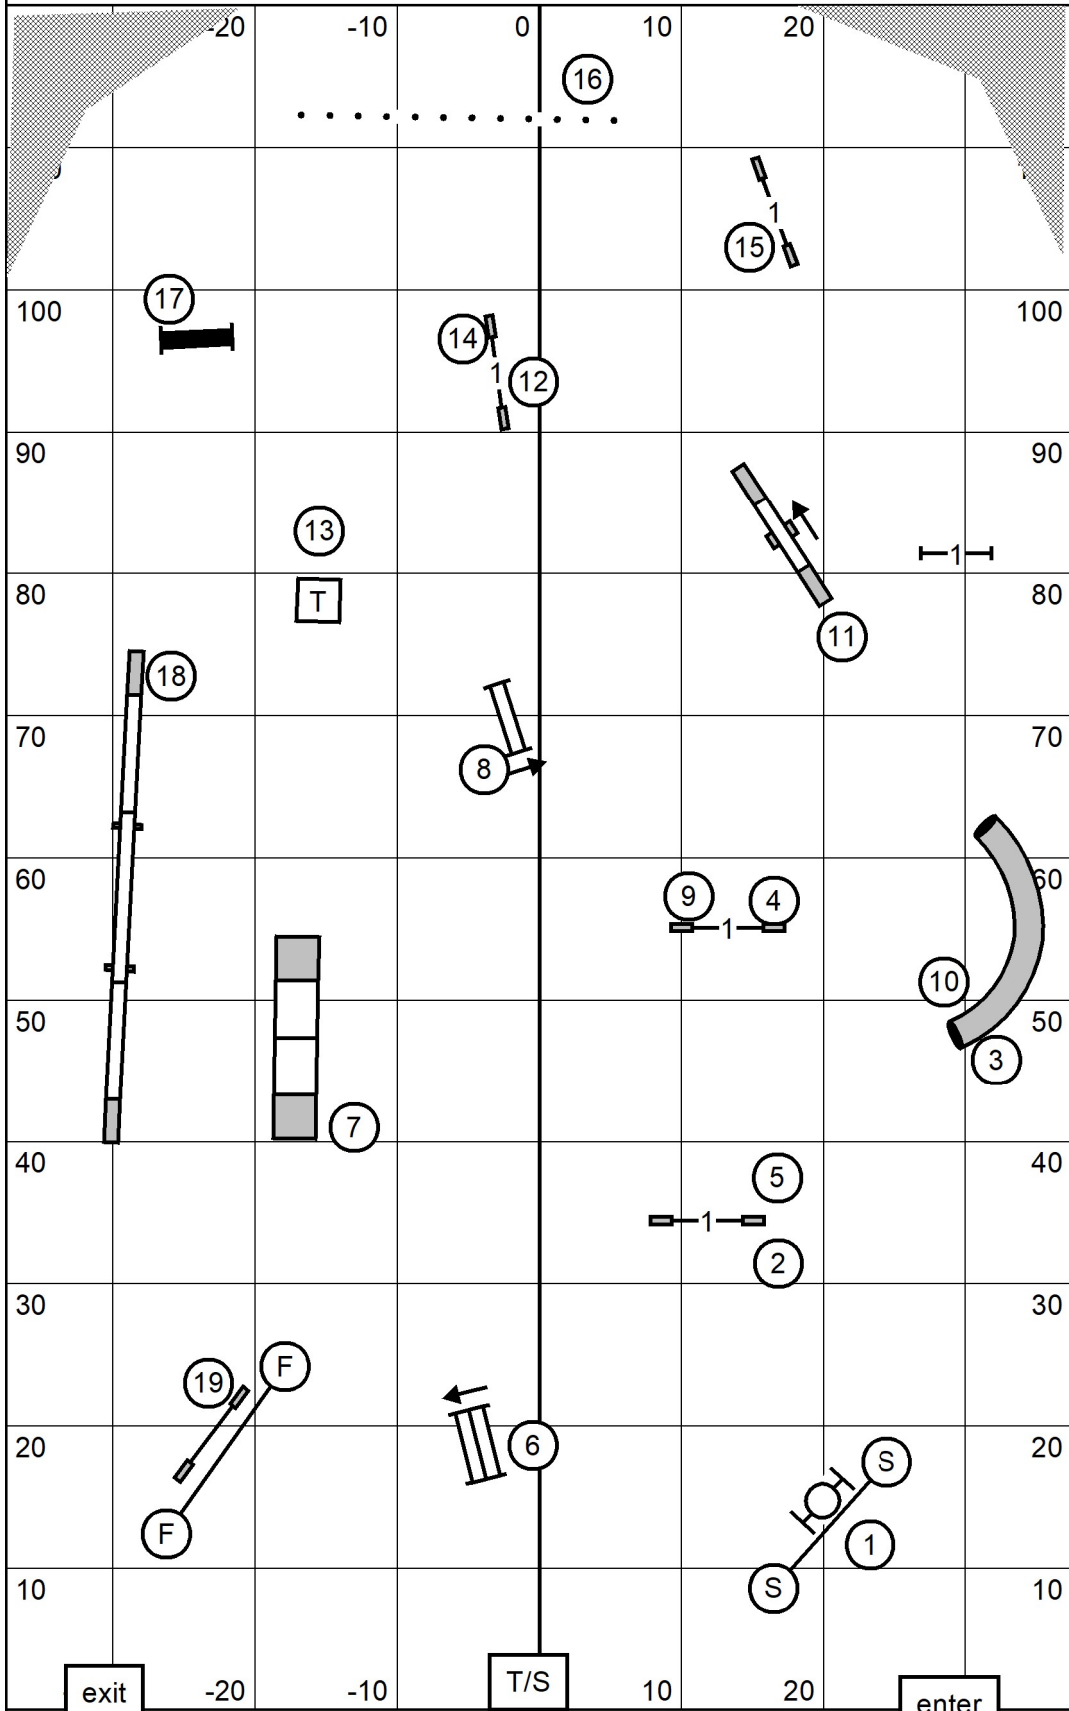

EXCELLENT/MASTER STANDARD

Talbot Kennel Club

Sunday, June 6, 2021 * Crown Sports Center * Eden, Maryland
Excellent/Master Standard * Mary Mullen