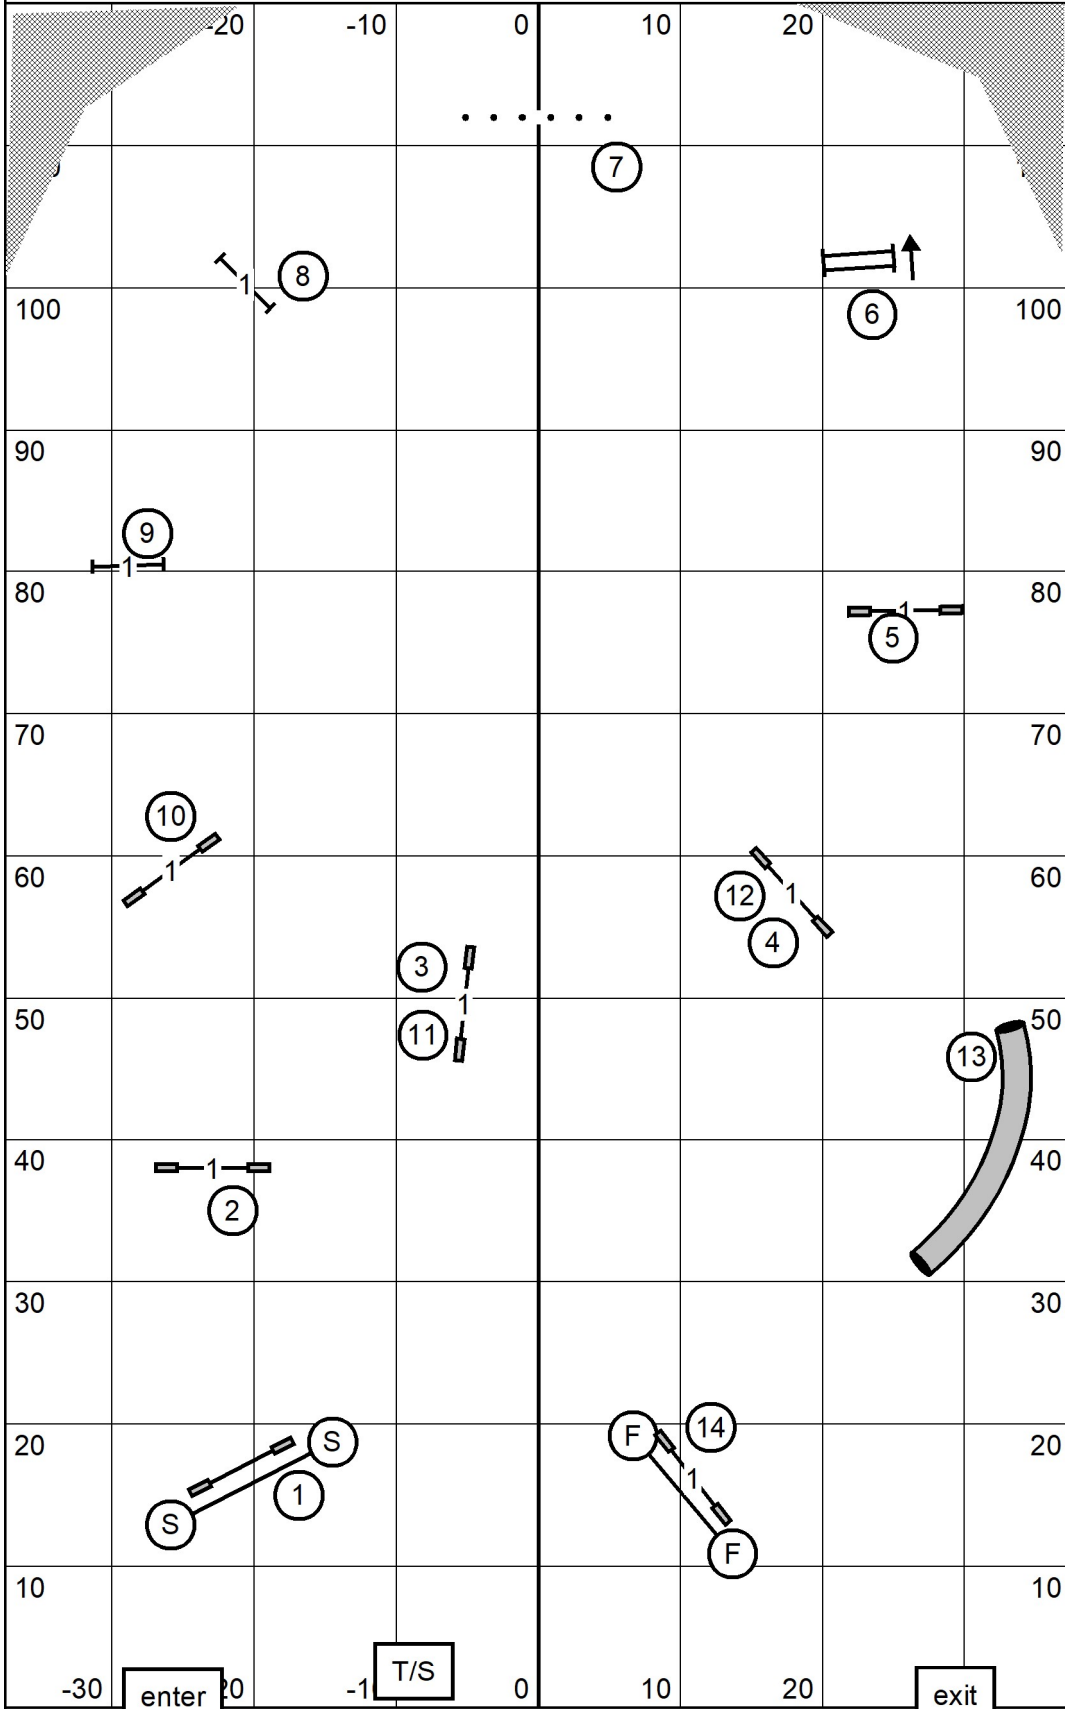

NOVICE JWW

Talbot Kennel Club

Sunday, June 6, 2021 * Crown Sports Center * Eden, Maryland
 Open JWW* Mary Mullen

NOVICE STANDARD

Talbot Kennel Club

Sunday, June 6, 2021 * Crown Sports Center * Eden, Maryland
 Novice Standard * Mary Mullen

OPEN JWW

Talbot Kennel Club

Sunday, June 6, 2021 * Crown Sports Center * Eden, Maryland
Open JWW* Mary Mullen

OPEN STANDARD

Talbot Kennel Club

Sunday, June 6, 2021 * Crown Sports Center * Eden, Maryland
 Open Standard * Mary Mullen